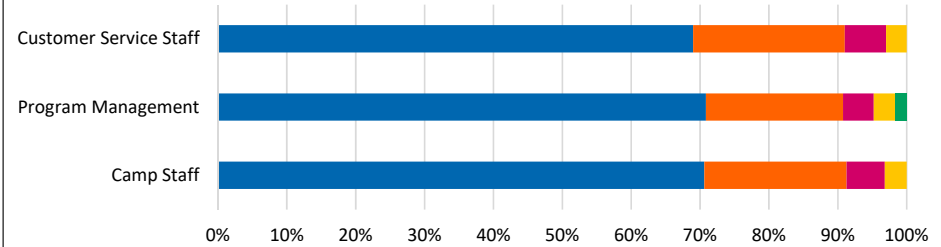

Game On! Camps

Overview of Camp Data

Overview of Camp Data

2023 Camp Participant Survey

- 126 camp families completed the survey (103 in 2022, 46 in 2021, and 113 in 2019).
- Use Survey Monkey to collect and analyze responses
- Responses were overwhelmingly positive with very few unsatisfactory
- Note a fifth option of “Very Good” was added this year to create a 5-point scale consistent with other annual surveys

Survey Results

Survey Results

Value of Camp in Relation to Fees

	2021	2022	2023
Excellent	50%	50%	56%
Very Good	0%	0%	28%
Good	42%	40%	12%
Fair	3%	8%	3%
Poor	5%	2%	1%

Survey Results

2023 - Please Rate the Glencoe Park District Staff