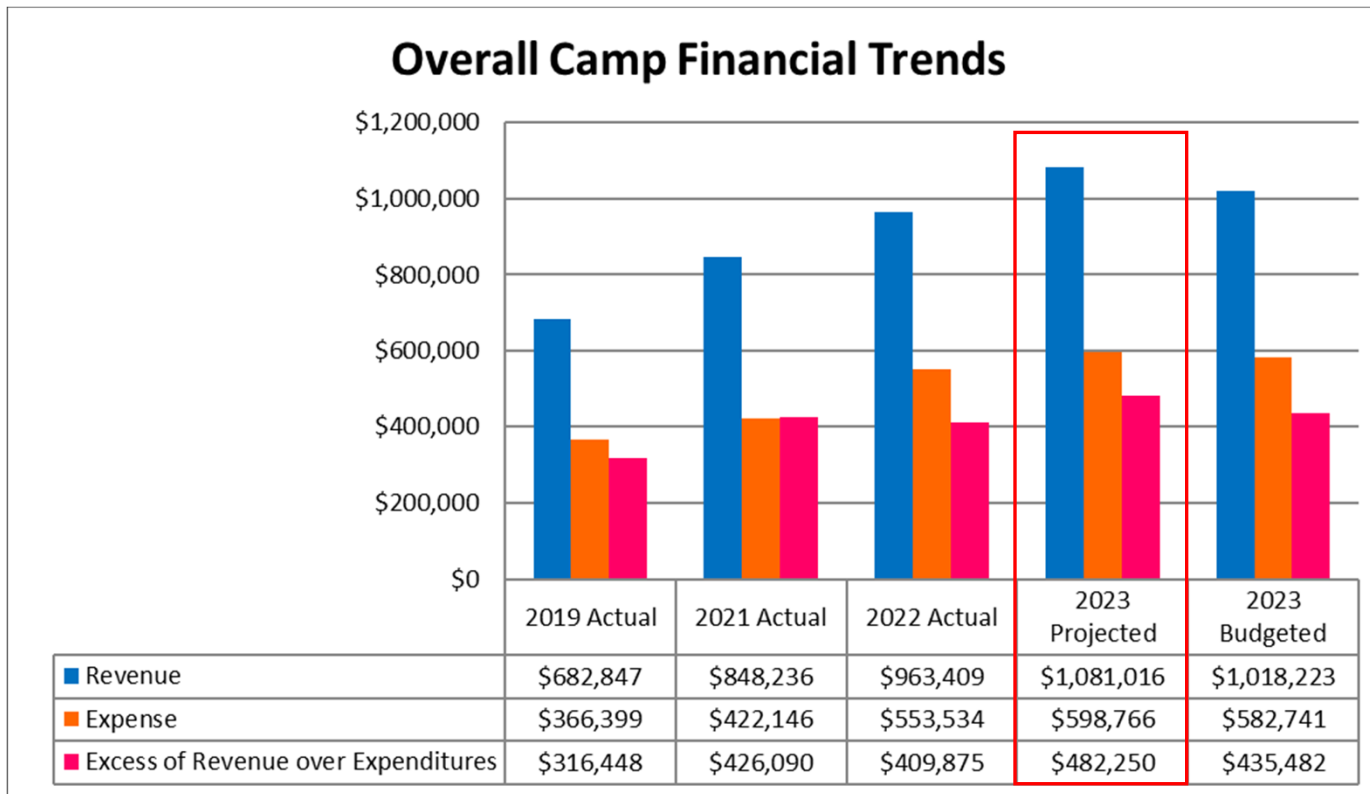

Game On! Camps

Overview of Camp Data

Overview of Camp Data

2023 Camp Participant Survey

- 126 camp families completed the survey (103 in 2022, 46 in 2021, and 113 in 2019).
- Use Survey Monkey to collect and analyze responses
- Responses were overwhelmingly positive with very few unsatisfactory
- Note a fifth option of “Very Good” was added this year to create a 5-point scale consistent with other annual surveys