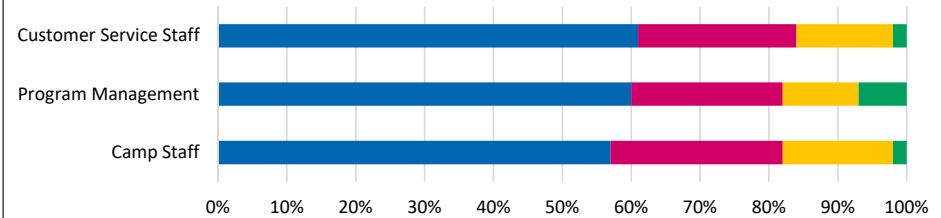

2022 - Please Rate the Glencoe Park District Staff

	Camp Staff	Program Management	Customer Service Staff
Excellent	57%	60%	61%
Very Good	0%	0%	0%
Good	25%	22%	23%
Fair	16%	11%	14%
Poor	2%	7%	2%