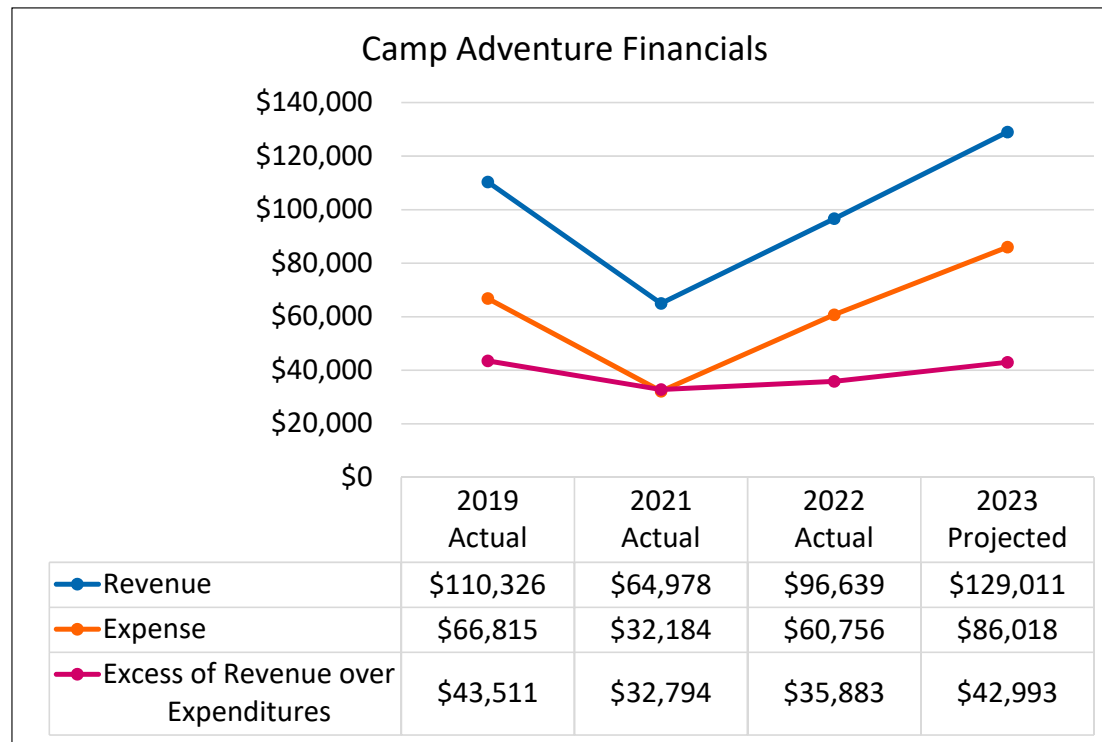

Action Quest

- Entering 6th-9th grade
- Location
 - Glencoe Youth Services
- Highlights
 - Bear Paw Beach
 - Canoeing in the Skokie Lagoons
 - Six Flags

Action Quest

*one-week options continue to see increased enrollment