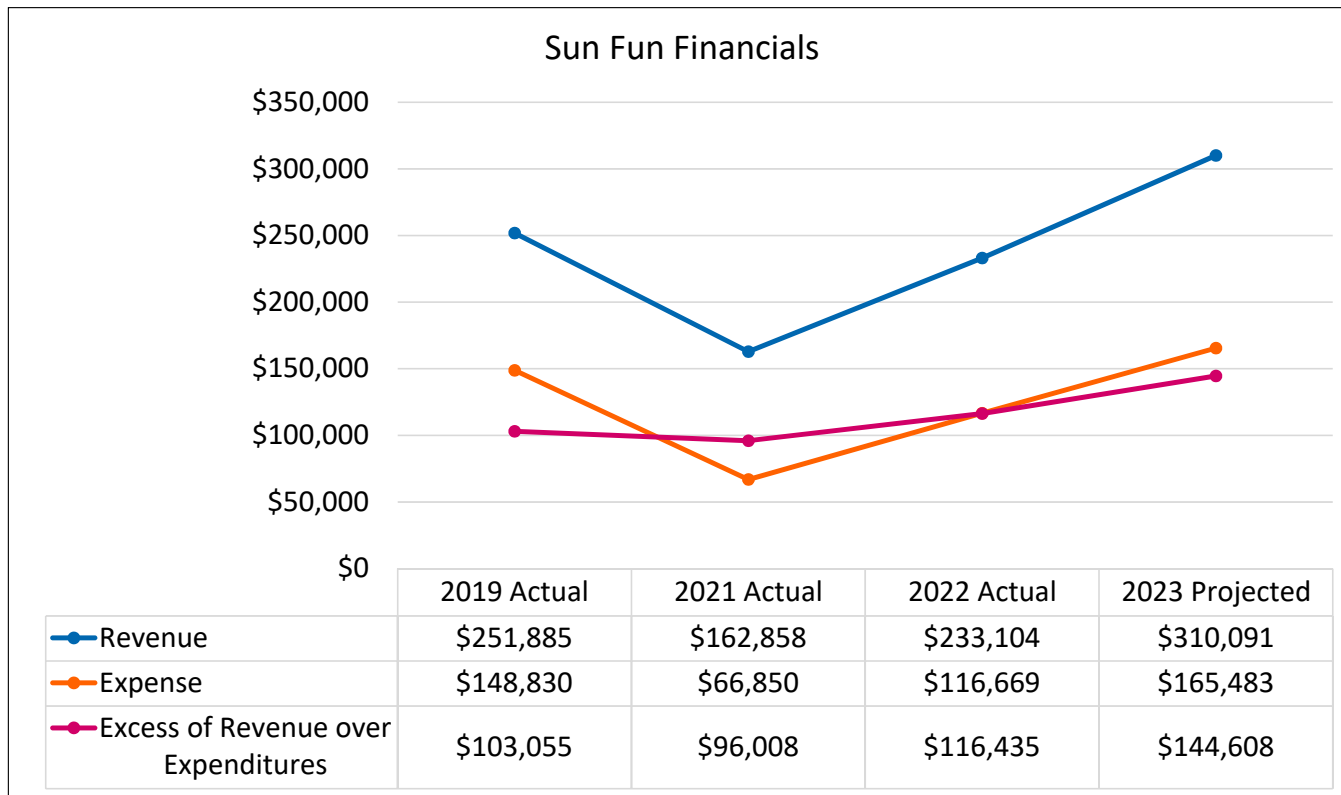

Counselor in Training

Sun Fun

- Entering 1st – 3rd grade
- Highlights
 - Chicago Dogs Game
 - Santa's Village Amusement Park
 - Lincoln Park Zoo
 - Water Parks
 - Undernighters
 - Theme Days

Sun Fun

Sun Fun