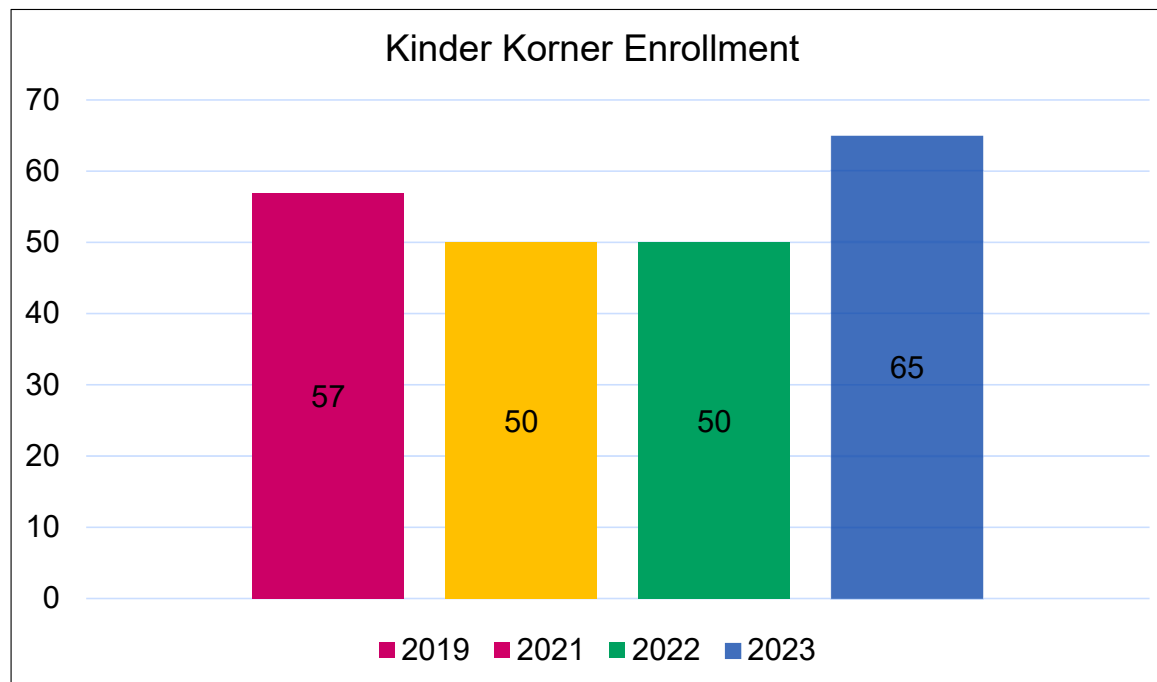

Kinder Korner