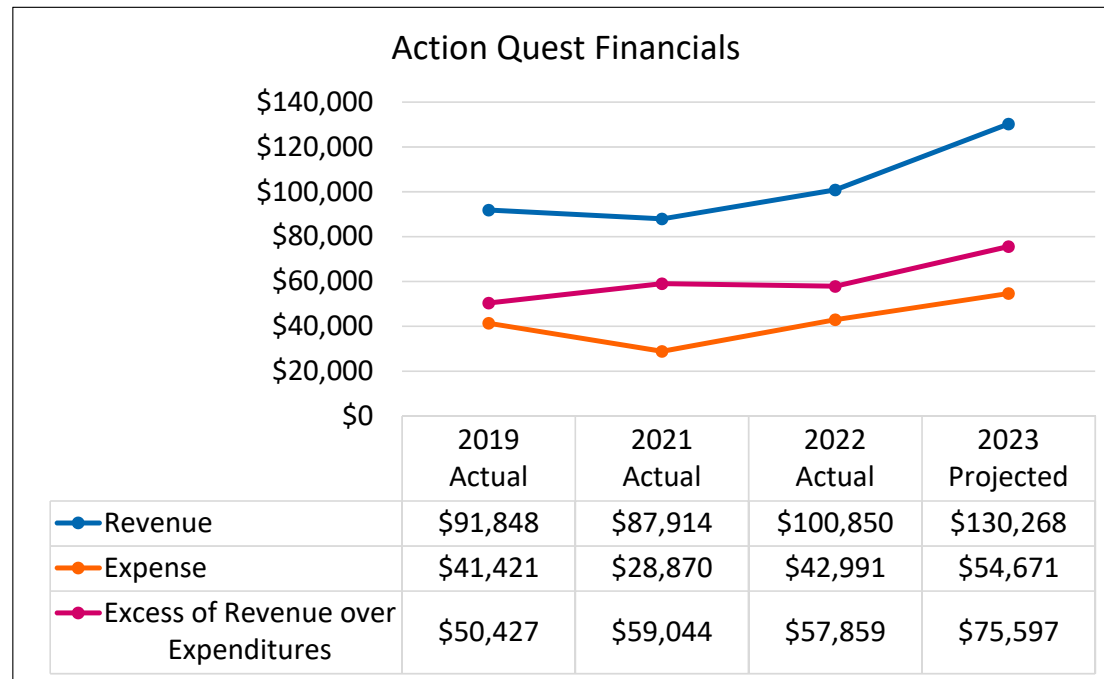

Action Quest