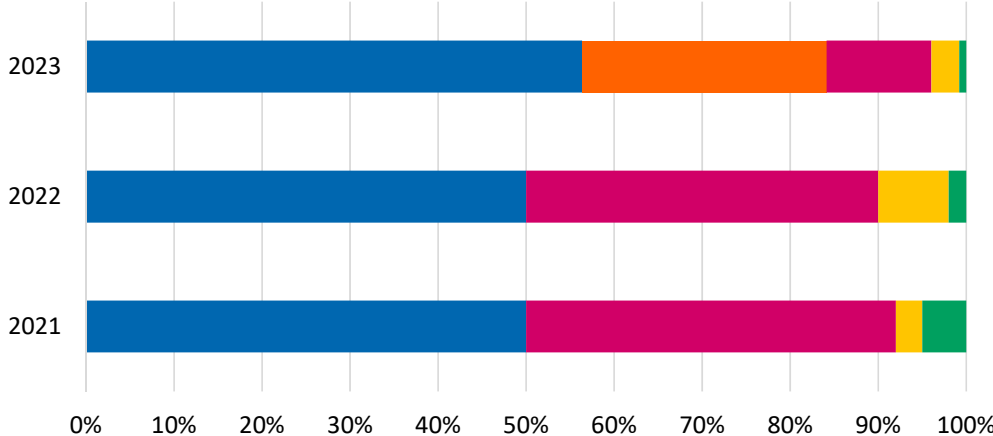

Game On! Camps

Overview of Camp Data

Overview of Camp Data

2023 Camp Participant Survey

- 126 camp families completed the survey (103 in 2022, 46 in 2021, and 113 in 2019).
- Use Survey Monkey to collect and analyze responses
- Responses were overwhelmingly positive with very few unsatisfactory
- Note a fifth option of “Very Good” was added this year to create a 5-point scale consistent with other annual surveys

Survey Results

Survey Results

Value of Camp in Relation to Fees

	2021	2022	2023
Excellent	50%	50%	56%
Very Good	0%	0%	28%
Good	42%	40%	12%
Fair	3%	8%	3%
Poor	5%	2%	1%

Survey Results

2023 - Please Rate the Glencoe Park District Staff