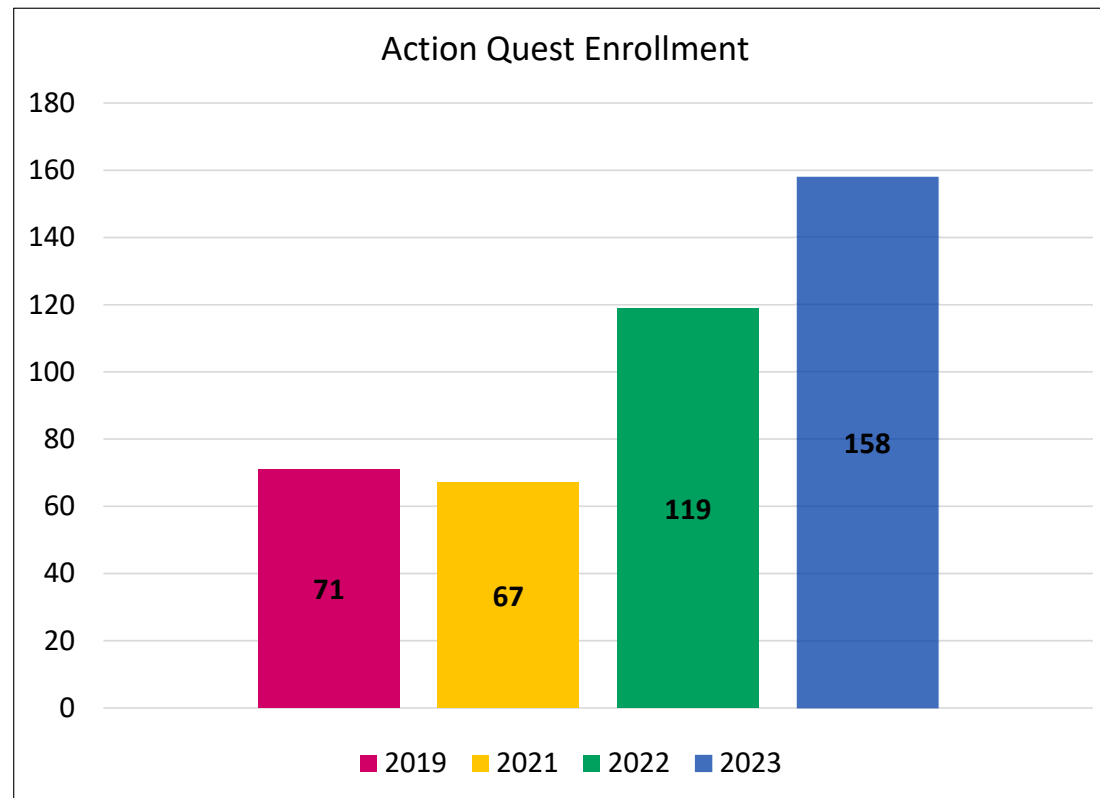

Action Quest

*one-week options continue to see increased enrollment