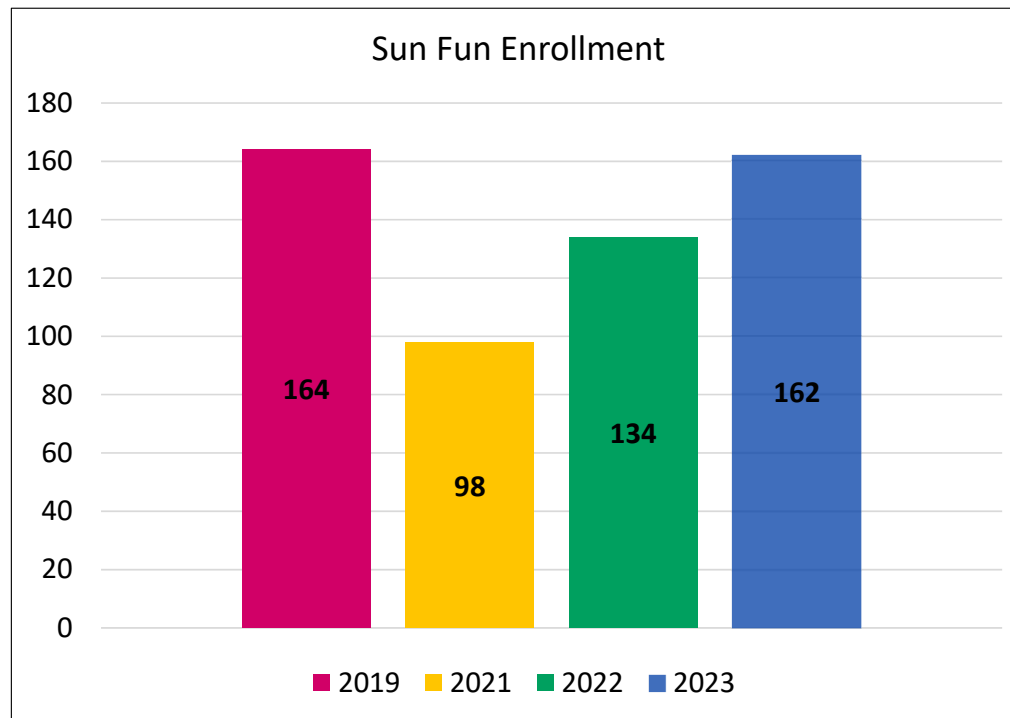

Counselor in Training

Sun Fun

- Entering 1st – 3rd grade
- Highlights
 - Chicago Dogs Game
 - Santa's Village Amusement Park
 - Lincoln Park Zoo
 - Water Parks
 - Undernighters
 - Theme Days

Sun Fun

Sun Fun