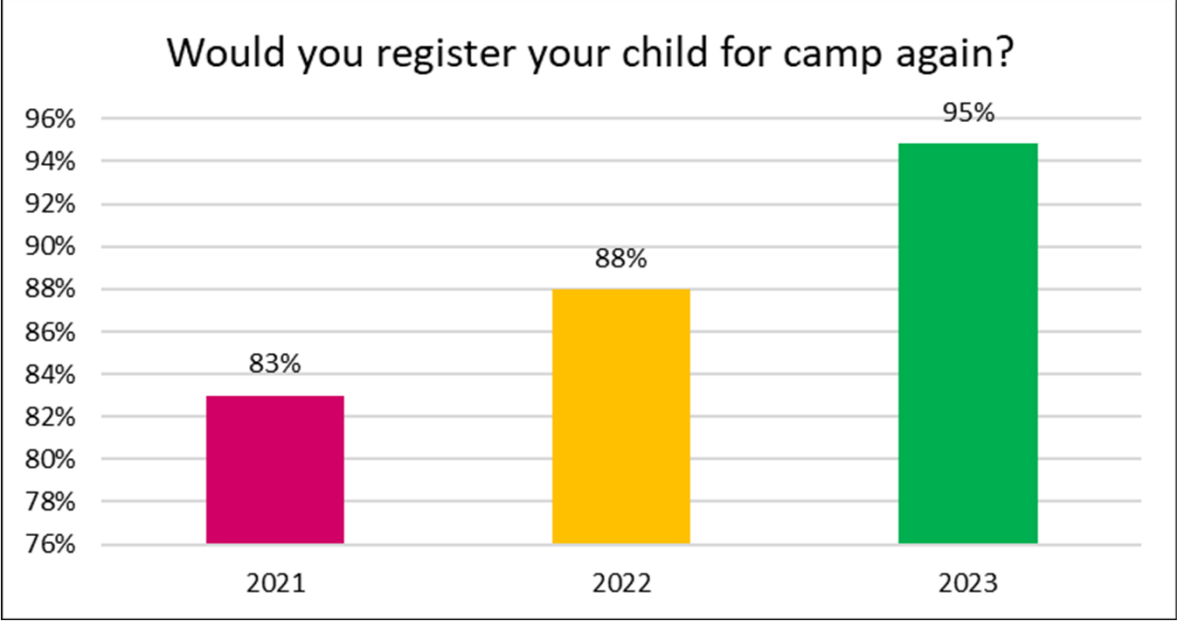

Game On! Camps

Overview of Camp Data

Overview of Camp Data

2023 Camp Participant Survey

- 126 camp families completed the survey (103 in 2022, 46 in 2021, and 113 in 2019).
- Use Survey Monkey to collect and analyze responses
- Responses were overwhelmingly positive with very few unsatisfactory
- Note a fifth option of “Very Good” was added this year to create a 5-point scale consistent with other annual surveys

Survey Results

Survey Results

Value of Camp in Relation to Fees

	2021	2022	2023
Excellent	50%	50%	56%
Very Good	0%	0%	28%
Good	42%	40%	12%
Fair	3%	8%	3%
Poor	5%	2%	1%

Survey Results

2023 - Please Rate the Glencoe Park District Staff