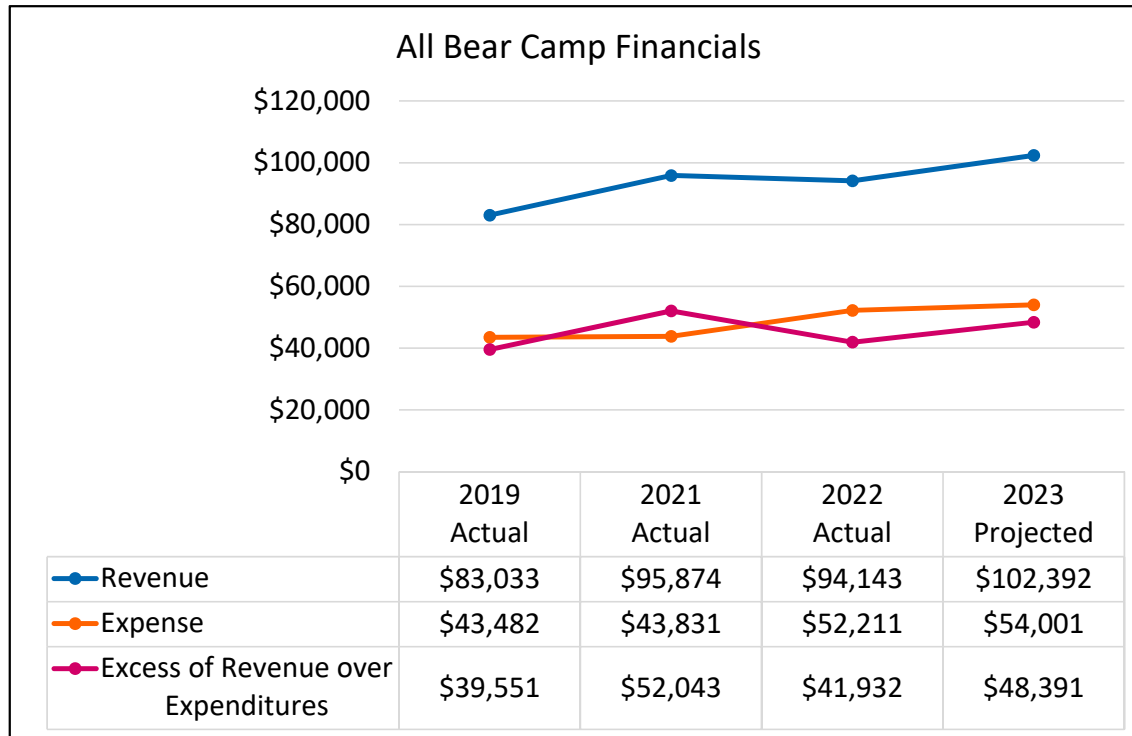

Bears Camps