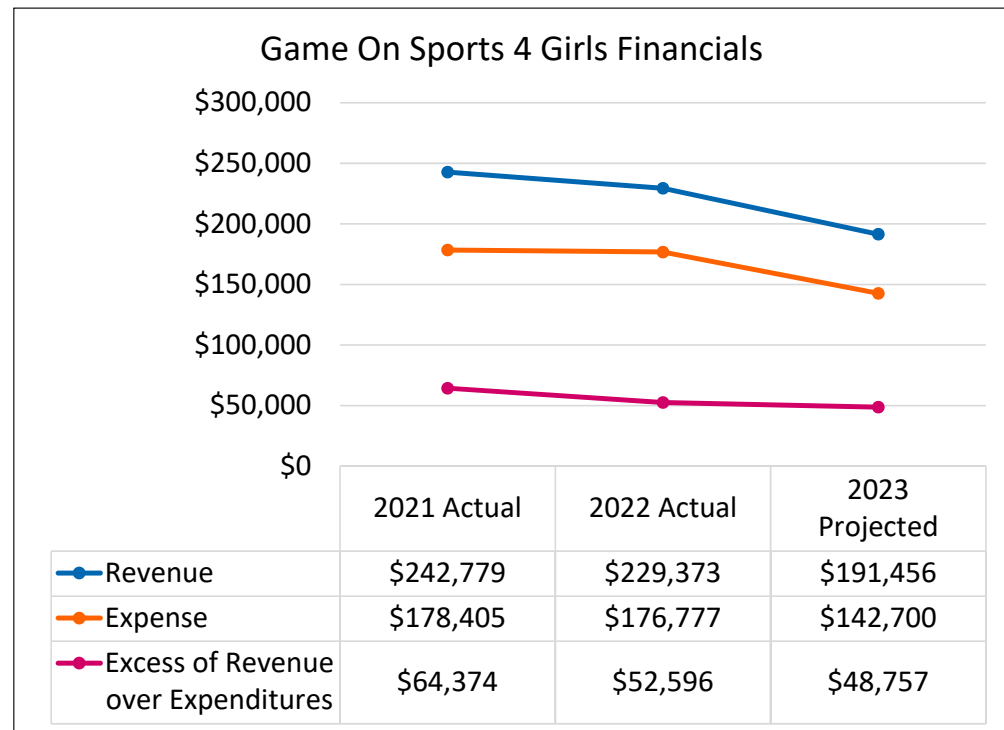

Game On! Camps

Overview of Camp Data

Overview of Camp Data

2023 Camp Participant Survey

- 126 camp families completed the survey (103 in 2022, 46 in 2021, and 113 in 2019).
- Use Survey Monkey to collect and analyze responses
- Responses were overwhelmingly positive with very few unsatisfactory
- Note a fifth option of “Very Good” was added this year to create a 5-point scale consistent with other annual surveys