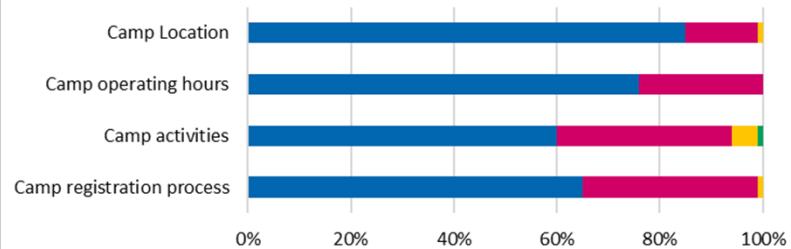

2022 - Camp Satisfaction

	Camp registration process	Camp activities	Camp operating hours	Camp Location
■ Excellent	65%	60%	76%	85%
■ Very Good	0%	0%	0%	0%
■ Good	34%	34%	24%	14%
■ Fair	1%	5%	0%	1%
■ Poor	0%	1%	0%	0%