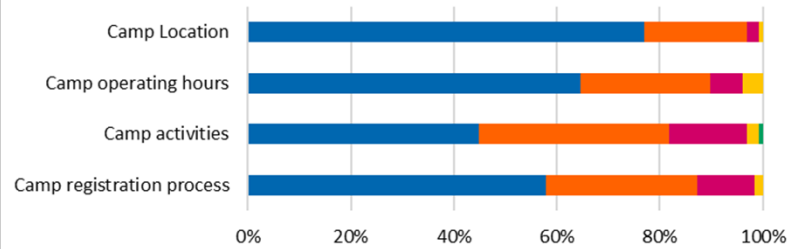

Survey Results

2023 - Camp Satisfaction

	Camp registration process	Camp activities	Camp operating hours	Camp Location
■ Excellent	58%	45%	65%	77%
■ Very Good	29%	37%	25%	20%
■ Good	11%	15%	6%	2%
■ Fair	2%	2%	4%	1%
■ Poor	0%	1%	0%	0%