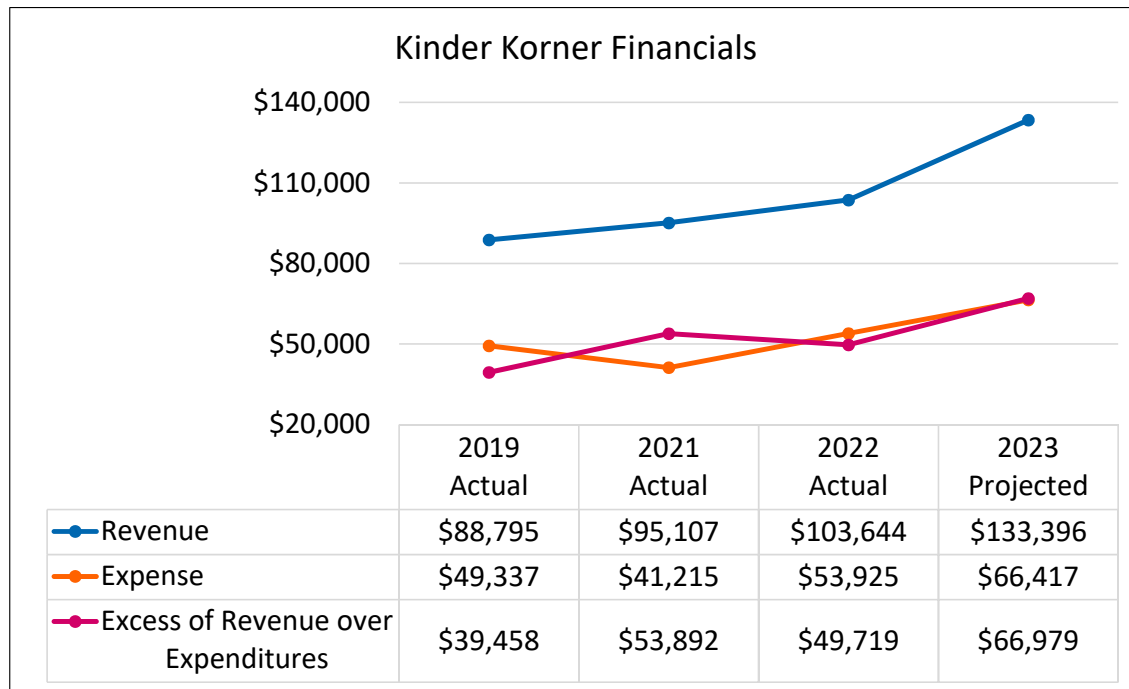

Bears Camp

Bears Camps

Kinder Korner

Kinder Korner

Counselor in Training

- Entering 7th – 10th grade
 - Half-day Preschool CITs
 - Monday-Friday 8:30 AM-1 PM
 - Full-day Youth CITs
 - Monday-Friday 8:30 AM- 3 PM
- Training
 - Receive orientation before camp begins
 - Brought in Heller Nature Center from Park District of Highland Park to run Cooperative Team Games
- Support camp day-to-day by working in camp groups