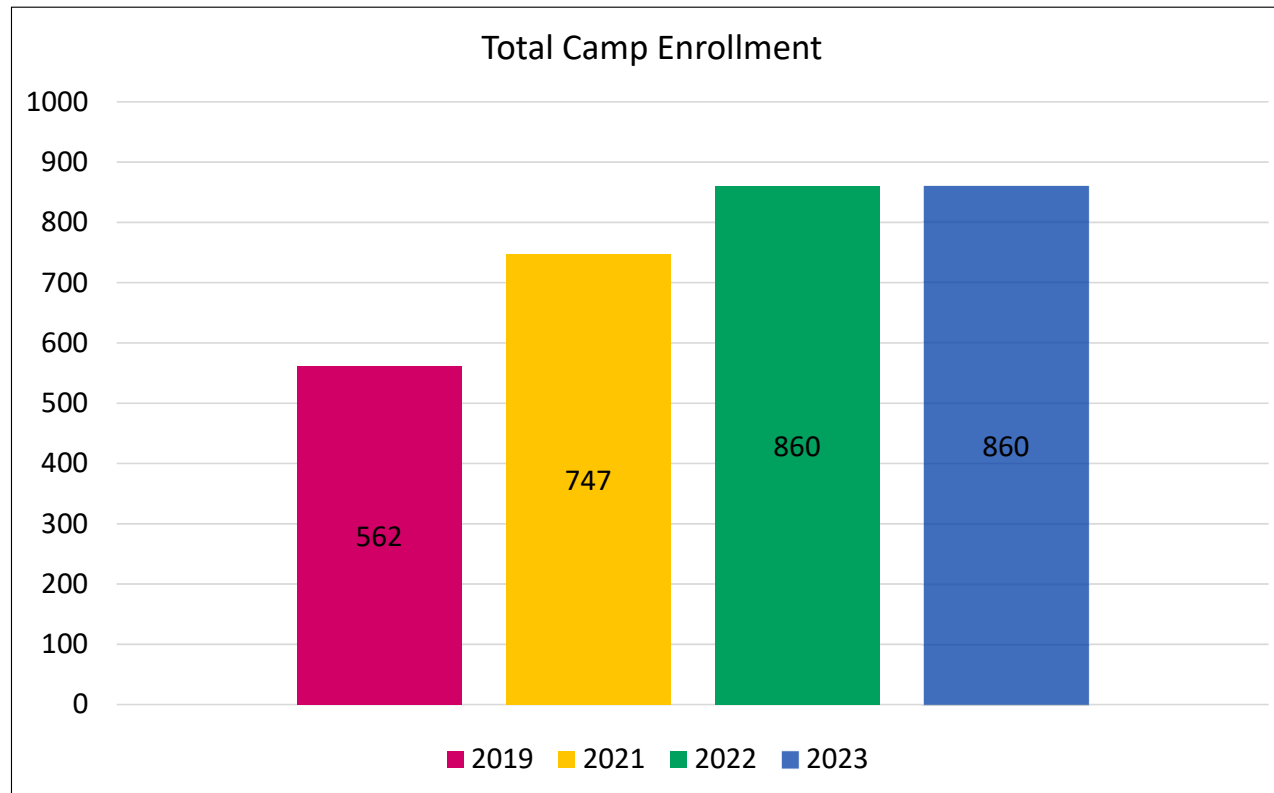

Action Quest

Game On! Camps

- Sports Specialty Camp
- Game On! Sports Camp 4 Girls
 - Grades K-2 (half-day option available)
- Game On! Sports Leadership Camp 4 Girls
 - Grades 5-8
- Location
 - South and West School

Game On! Camps

Overview of Camp Data

Overview of Camp Data

2023 Camp Participant Survey

- 126 camp families completed the survey (103 in 2022, 46 in 2021, and 113 in 2019).
- Use Survey Monkey to collect and analyze responses
- Responses were overwhelmingly positive with very few unsatisfactory
- Note a fifth option of “Very Good” was added this year to create a 5-point scale consistent with other annual surveys