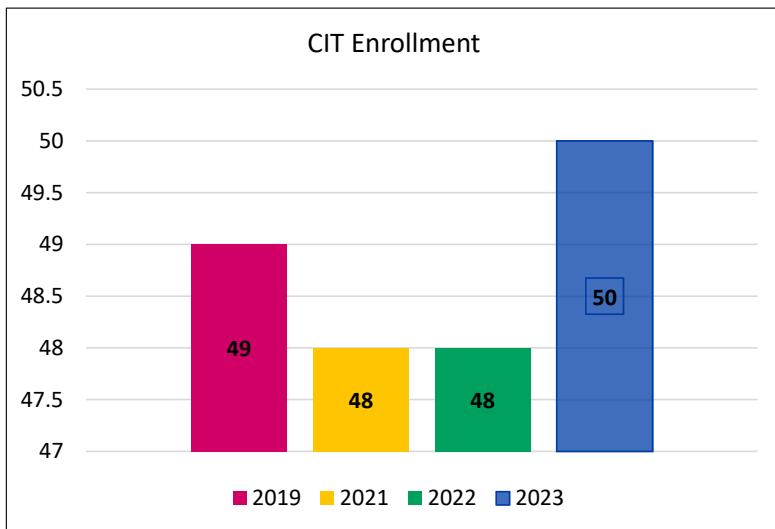

Counselor in Training