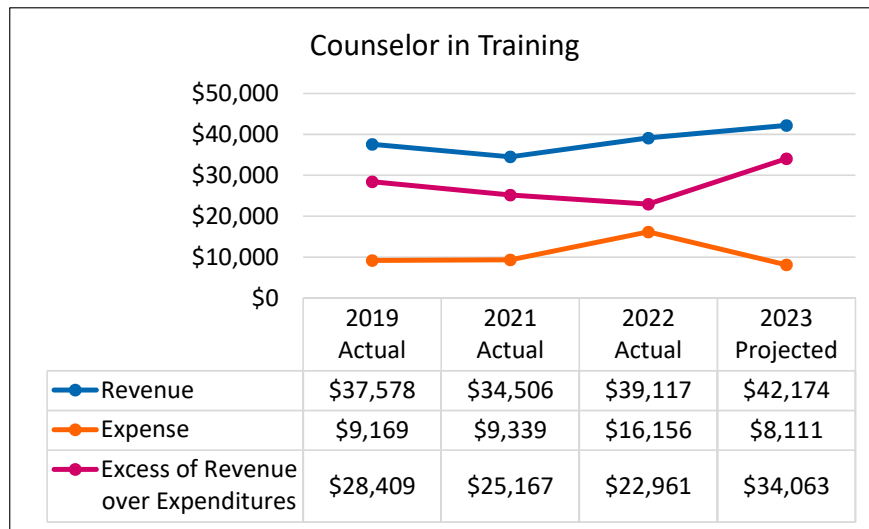

Counselor in Training