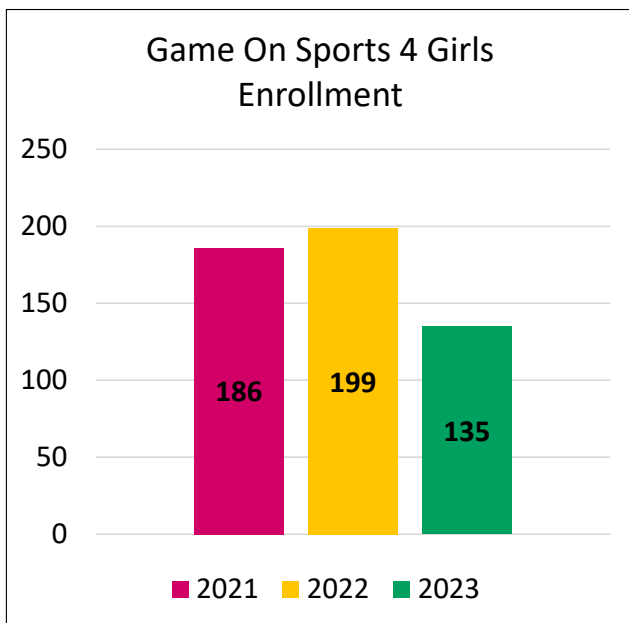

Action Quest

Game On! Camps

- Sports Specialty Camp
- Game On! Sports Camp 4 Girls
 - Grades K-2 (half-day option available)
- Game On! Sports Leadership Camp 4 Girls
 - Grades 5-8
- Location
 - South and West School

Game On! Camps

Overview of Camp Data

Overview of Camp Data

2023 Camp Participant Survey

- 126 camp families completed the survey (103 in 2022, 46 in 2021, and 113 in 2019).
- Use Survey Monkey to collect and analyze responses
- Responses were overwhelmingly positive with very few unsatisfactory
- Note a fifth option of “Very Good” was added this year to create a 5-point scale consistent with other annual surveys