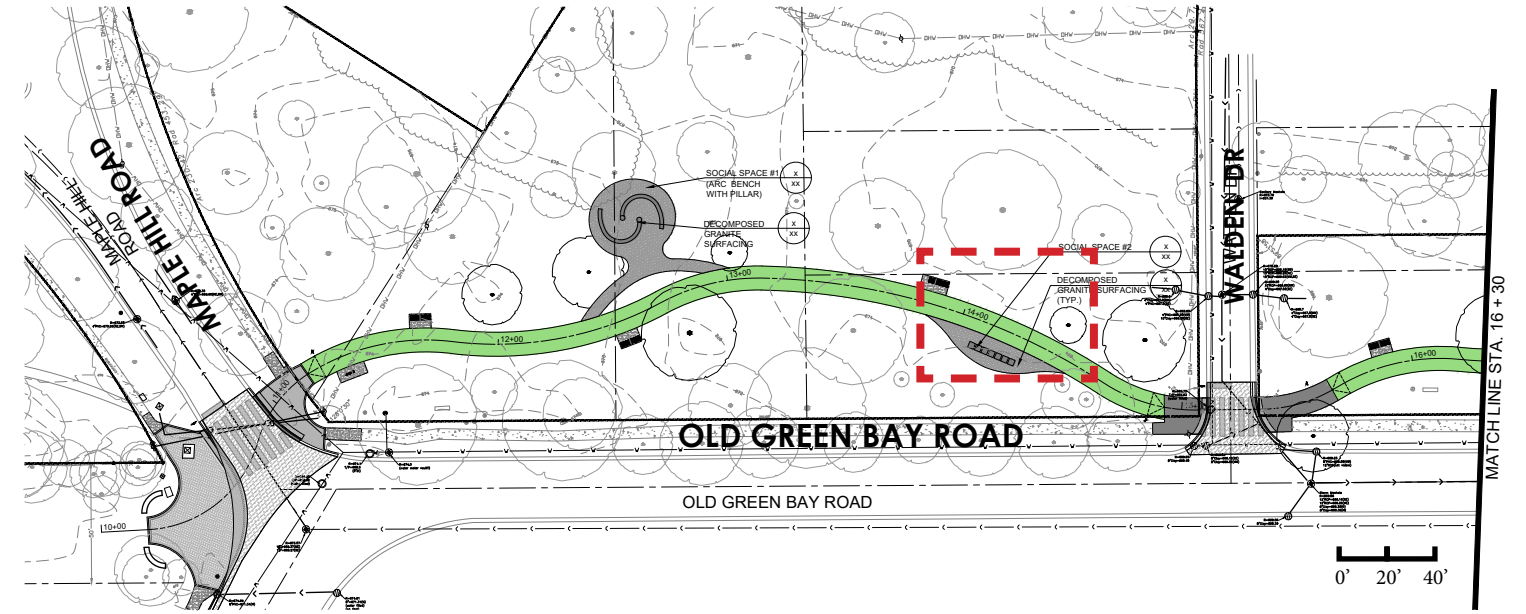

BLOCKS SOCIAL & EXERCISE SPACE

DONATION OPTIONS:
\$14,200 FOR ALL FOUR BLOCKS
\$4,200 EACH BLOCK
Includes Plaque with Custom Inscription

BOTTOM TWO PICTURES AS SHOWN

OLD GREEN BAY LINEAR PARKS SITE FURNISHINGS