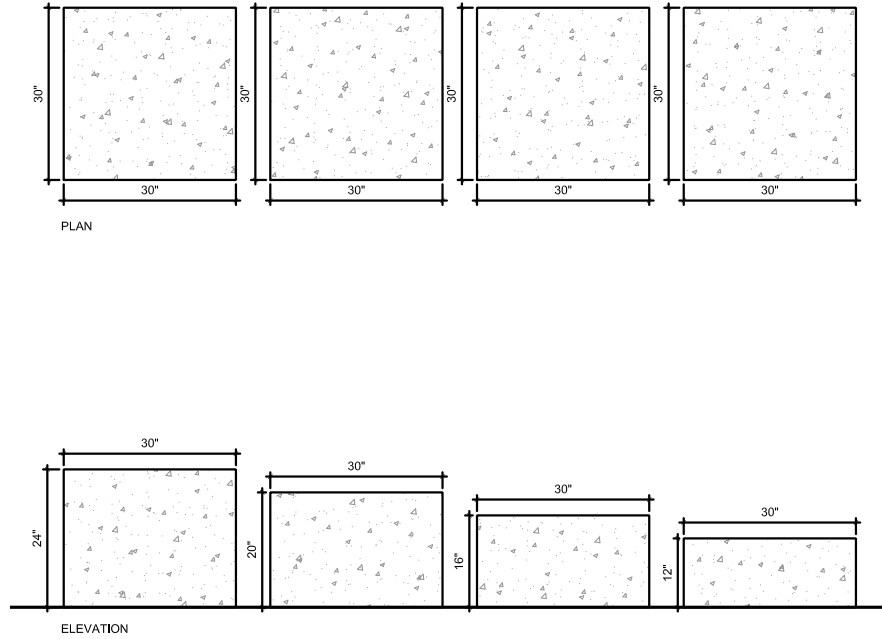

BLOCKS SOCIAL & EXERCISE SPACE

DONATION OPTIONS:
\$14,200 FOR ALL FOUR BLOCKS
\$4,200 EACH BLOCK
Includes Plaque with Custom Inscription

BOTTOM TWO PICTURES AS SHOWN

OLD GREEN BAY LINEAR PARKS SITE FURNISHINGS