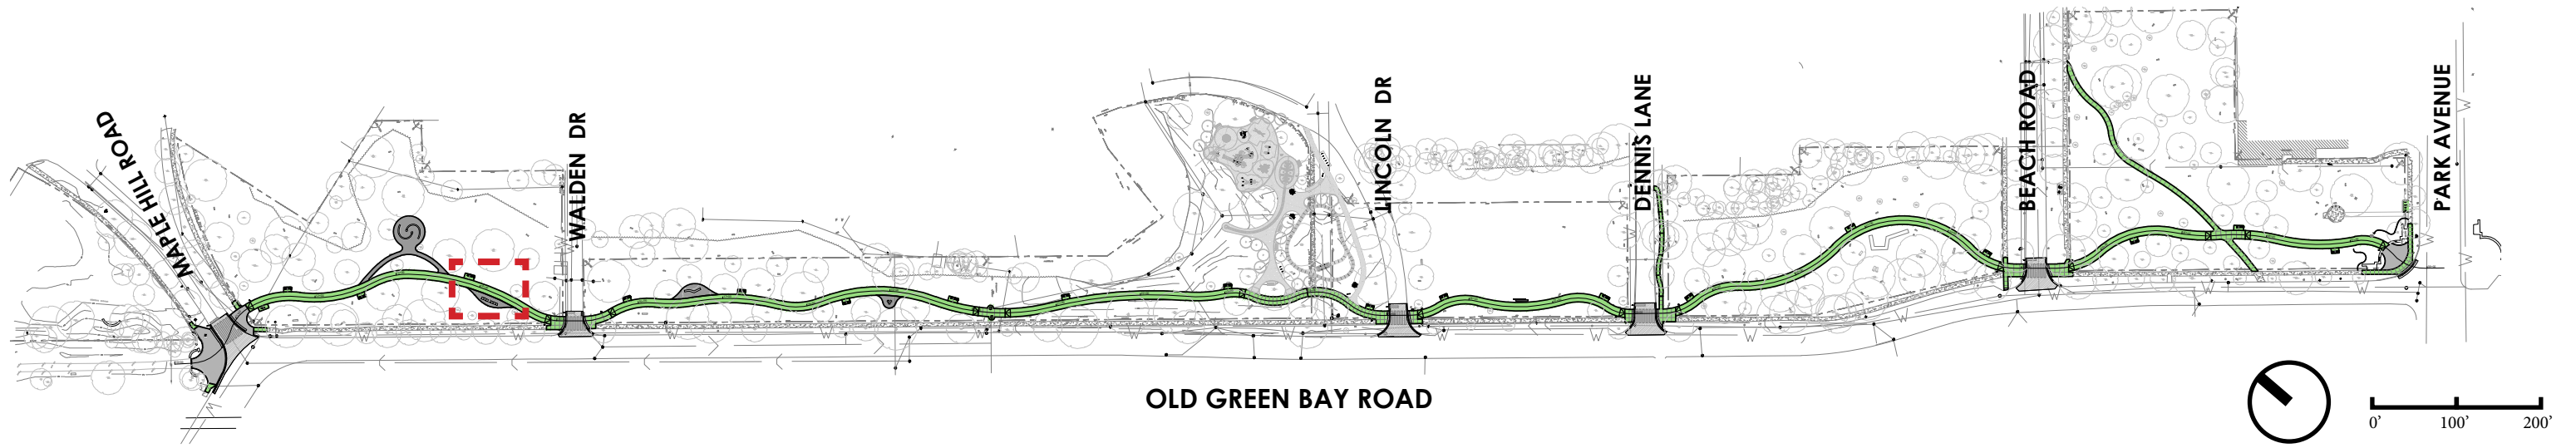

BLOCKS SOCIAL & EXERCISE SPACE

DONATION OPTIONS:
\$14,200 FOR ALL FOUR BLOCKS
\$4,200 EACH BLOCK
Includes Plaque with Custom Inscription

BOTTOM TWO PICTURES AS SHOWN

OLD GREEN BAY LINEAR PARKS SITE FURNISHINGS